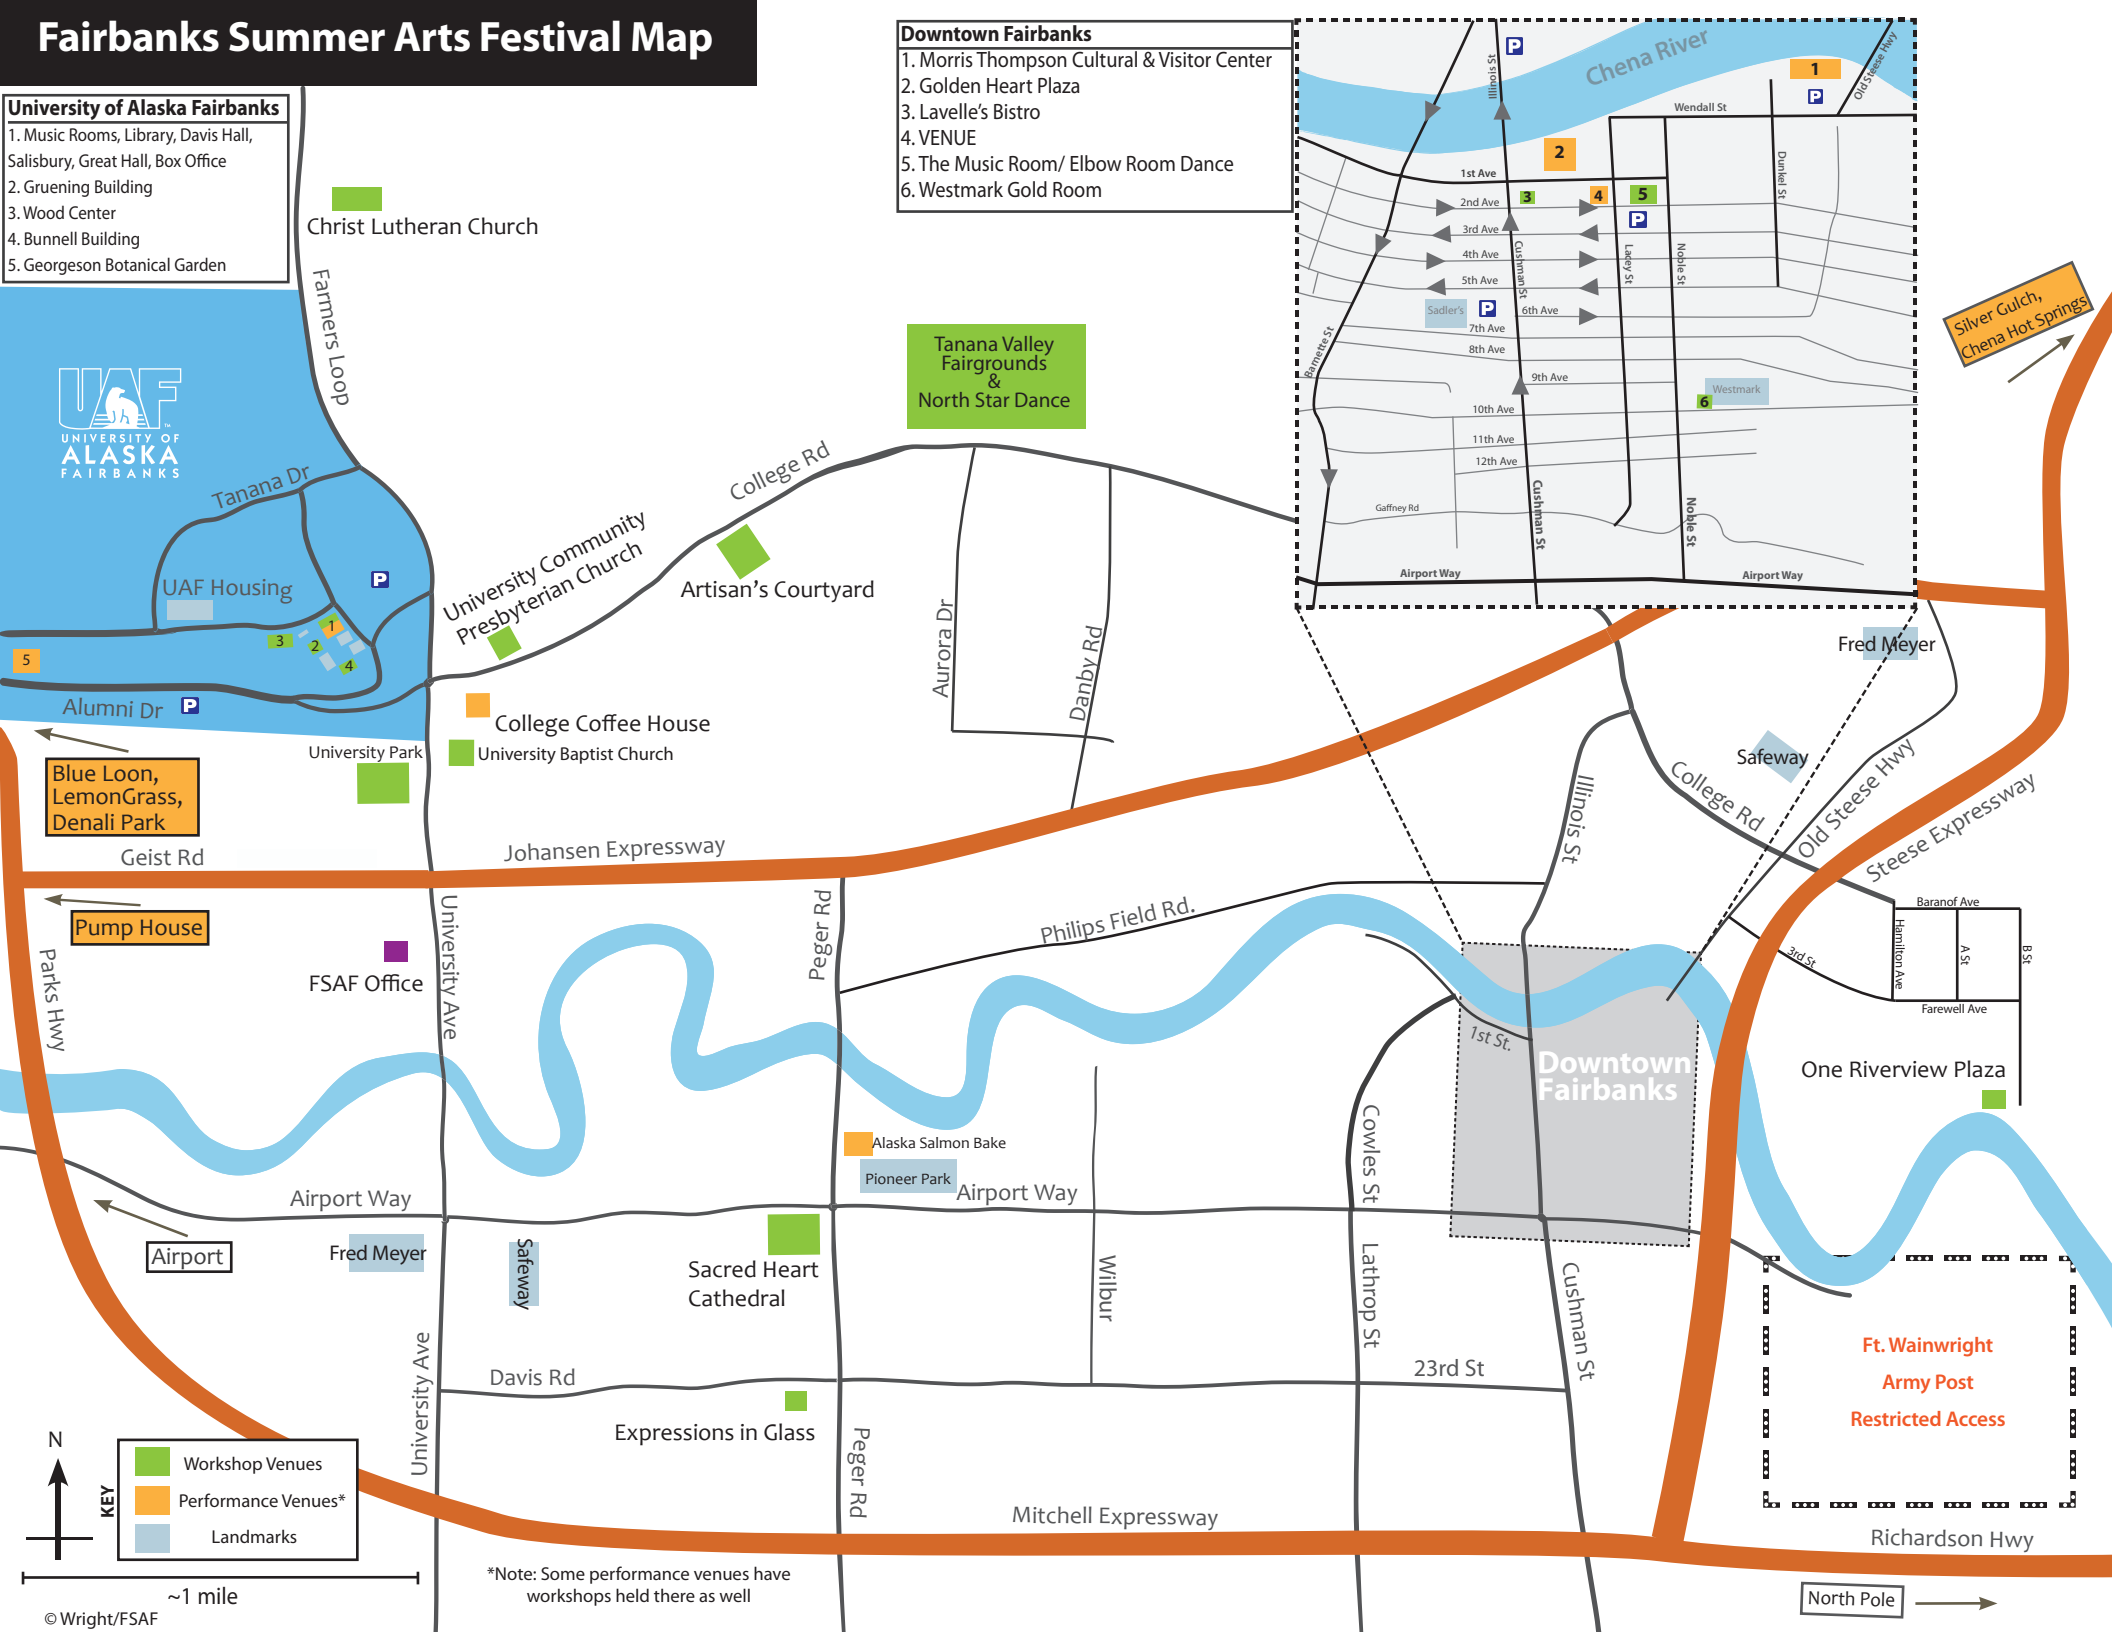

# Fairbanks Summer Arts Festival Map

**University of Alaska Fairbanks**

1. Music Rooms, Library, Davis Hall, Salisbury, Great Hall, Box Office
2. Gruening Building
3. Wood Center
4. Bunnell Building
5. Georgeson Botanical Garden

**Downtown Fairbanks**

1. Morris Thompson Cultural & Visitor Center
2. Golden Heart Plaza
3. Lavelle's Bistro
4. VENU
5. The Music Room/ Elbow Room Dance
6. Westmark Gold Room

Christ Lutheran Church

Tanana Valley Fairgrounds & North Star Dance

Blue Loon, LemonGrass, Denali Park

Pump House

Downtown Fairbanks

Ft. Wainwright Army Post Restricted Access

Silver Gulch, Chena Hot Springs

**KEY**

- Workshop Venues
- Performance Venues\*
- Landmarks

\*Note: Some performance venues have workshops held there as well

~1 mile  
© Wright/FSAF

North Pole →